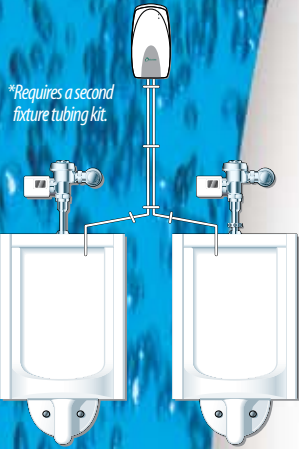

Services 1 or 2 Urinals or Toilets At Once!\*

Stock Number	Description
A7251	Dispenser for Tank Style Toilets
A7252	Dispenser with 3/4" Saddle Kit
A7253	Dispenser with 1 1/2" Saddle Kit

Yellow battery light - Flashing = operating